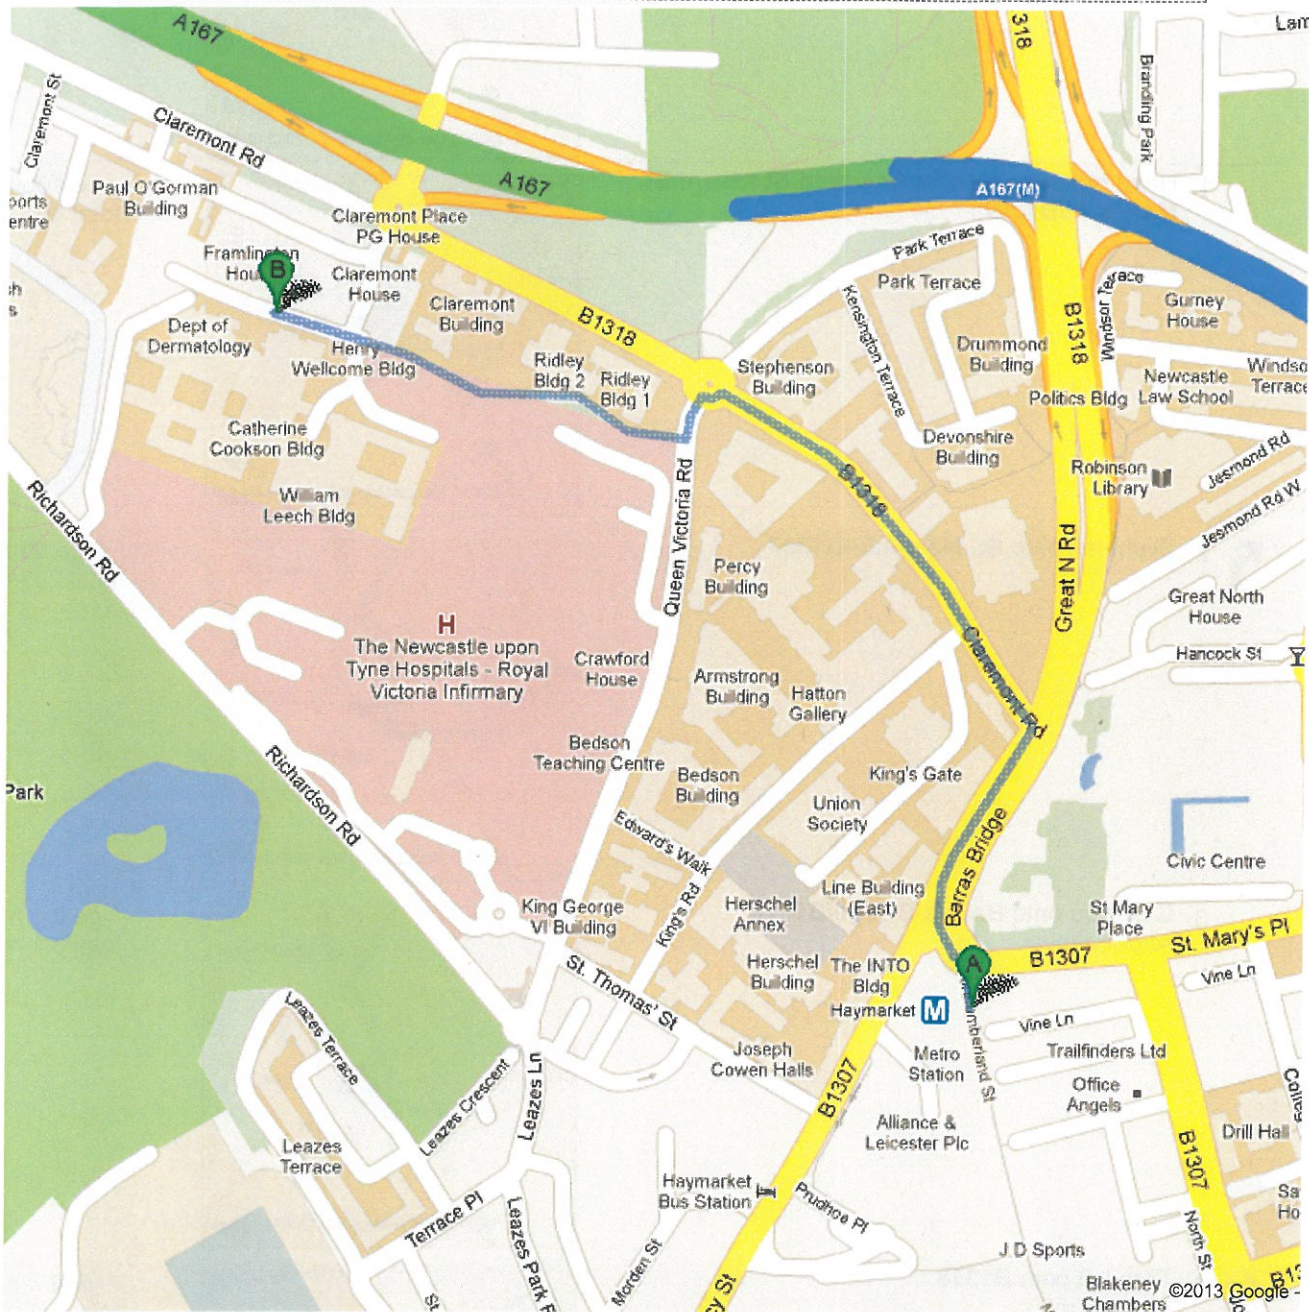

Directions to Newcastle Medical School
 Framlington Place, Newcastle upon Tyne NE2 4
 HH, United Kingdom
 0.6 mi – about 13 mins

Walking directions are in beta.
 Use caution – This route may be missing sidewalks or pedestrian paths.

Medical School (Leech Building)

Newcastle University

Framlington Place

Tel: 0191 222 7351 (Porters Desk)

Station to Medical School: Either by taxi (easiest option) or take Metro to Haymarket (two stops from Central Station)

– Exit on to Percy Street

– Filter through campus, via Kings Walk (take the stairs between Campus Coffee and King's Gate Building) or follow the route shown above along Claremont Road)

– Up Lovers Lane, leading to Framlington Place. Faculty of Medical Science is to your left. Go in the Medical School Main Entrance and ask at the Porters Desk for directions to the Leech Building.